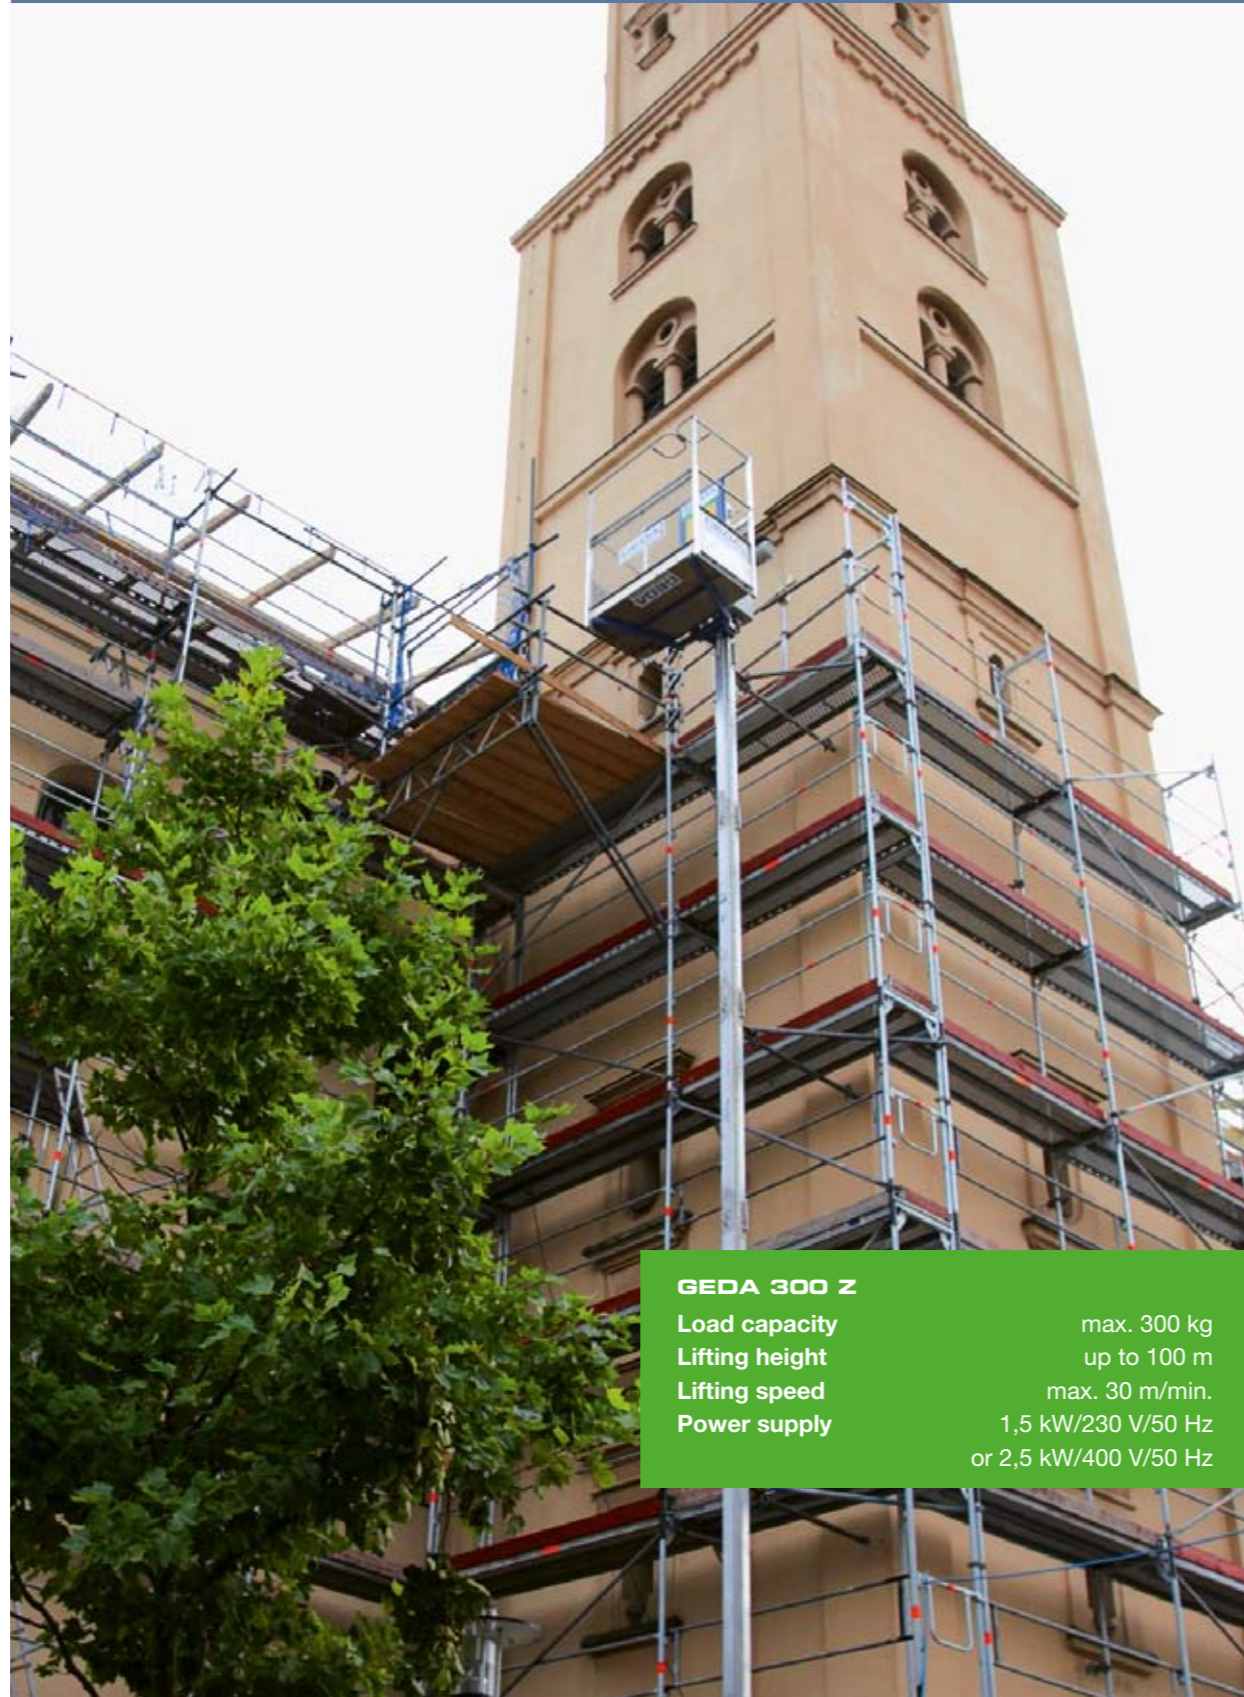

**GEDA®**  
300 Z

The all-round material hoist

**GEDA 300 Z**

Load capacity	max. 300 kg
Lifting height	up to 100 m
Lifting speed	max. 30 m/min.
Power supply	1,5 kW/230 V/50 Hz or 2,5 kW/400 V/50 Hz

1 Automatic unloading from the trailer.